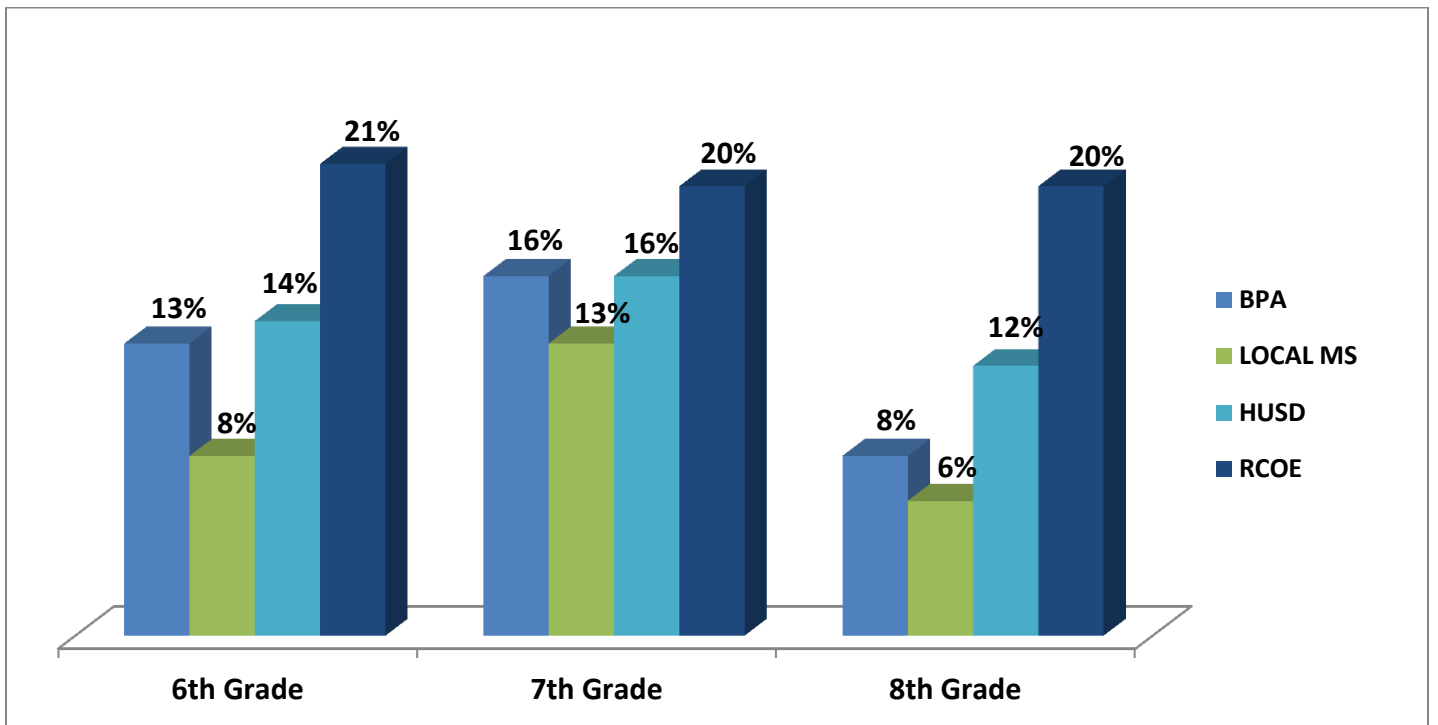

**Baypoint Preparatory Academy
CAASPP Data Comparison 2015-16**

SOCIOECONOMICALLY DISADVANTAGED STUDENTS

Met or Exceeded the ELA Standards

*Data Collected from the CDE

Met or Exceeded the MATH Standards

*Data Collected from the CDE