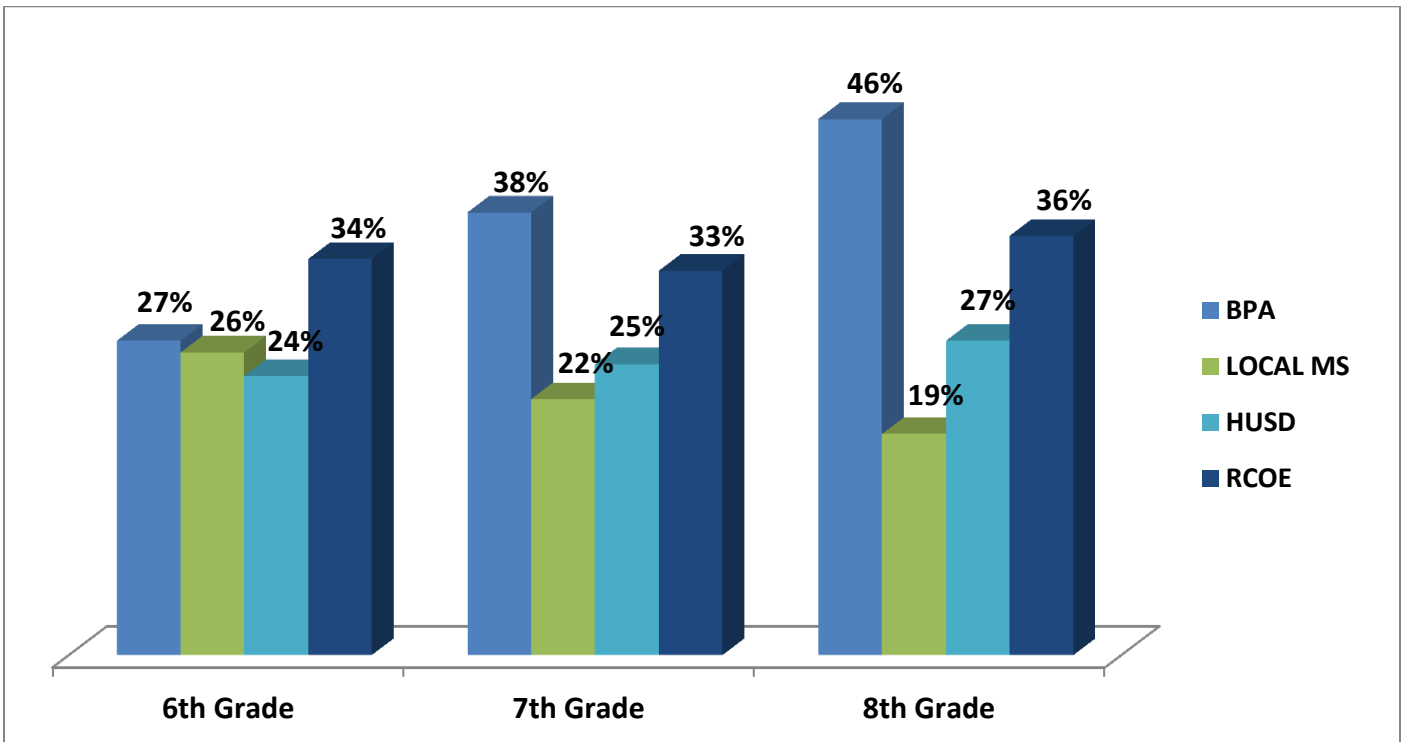

**Baypoint Preparatory Academy
CAASPP Data Comparison 2015-16**

SOCIOECONOMICALLY DISADVANTAGED STUDENTS

Met or Exceeded the ELA Standards

*Data Collected from the CDE

Met or Exceeded the MATH Standards

*Data Collected from the CDE