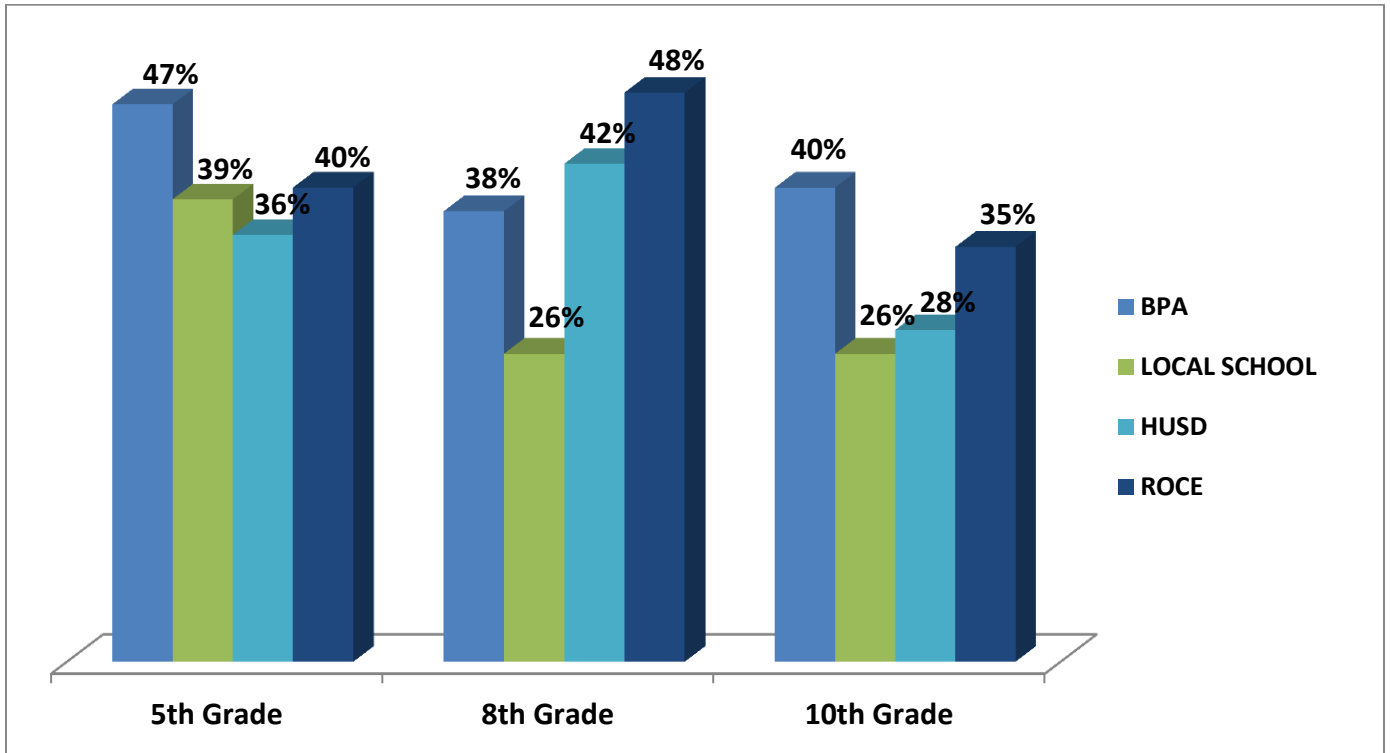

Met or Exceeded the SCIENCE Standards

*Data Collected from the CDE