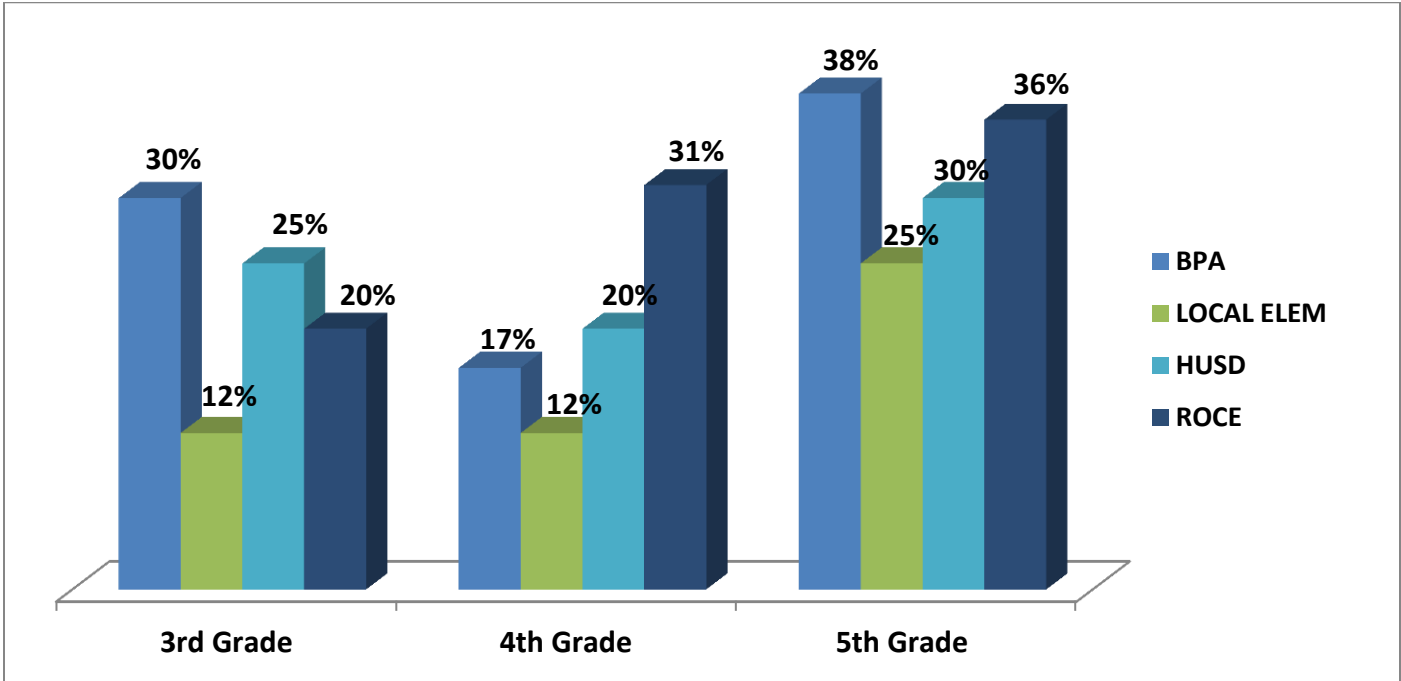

**Baypoint Preparatory Academy
CAASPP Data Comparison 2015-16**

SOCIOECONOMICALLY DISADVANTAGED STUDENTS

Met or Exceeded the ELA Standards

*Data Collected from the CDE

Met or Exceeded the MATH Standards

*Data Collected from the CDE