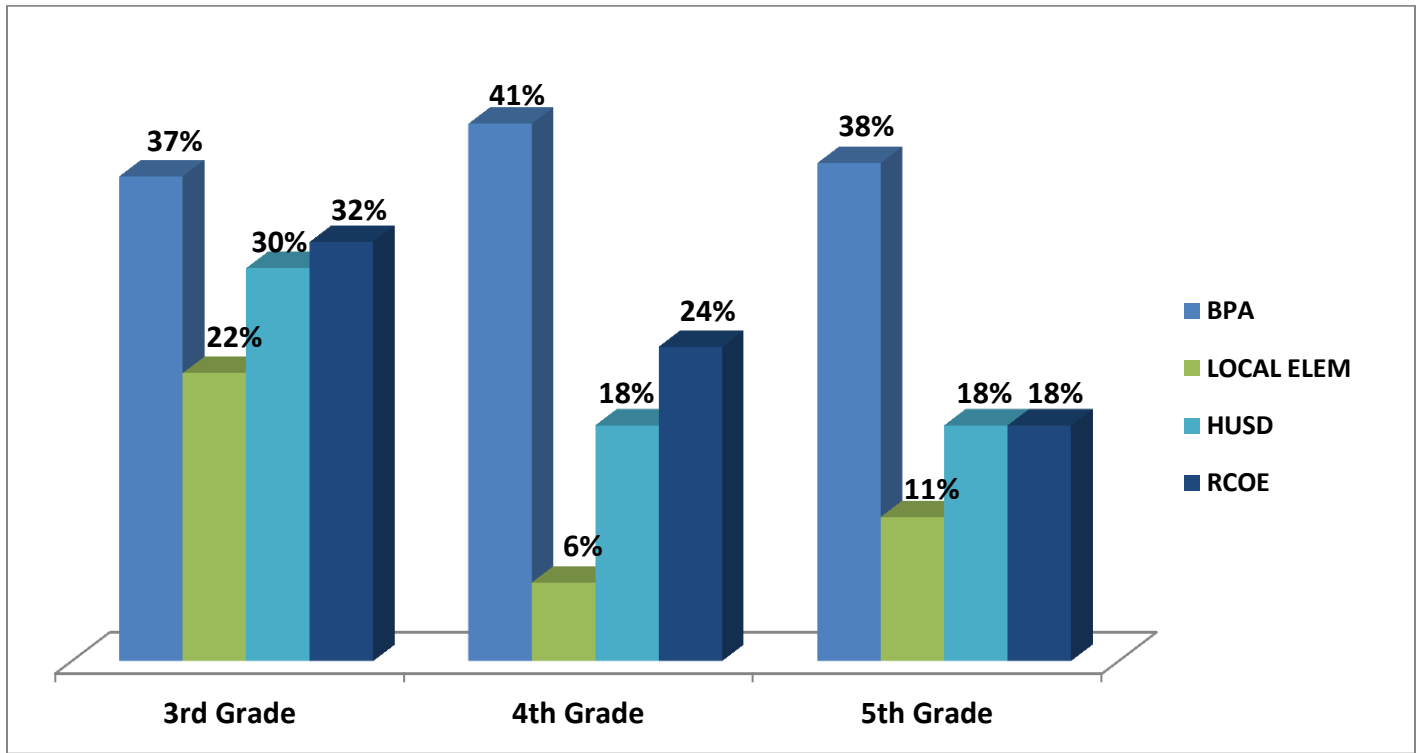

**Baypoint Preparatory Academy
CAASPP Data Comparison 2015-16**

SOCIOECONOMICALLY DISADVANTAGED STUDENTS

Met or Exceeded the ELA Standards

*Data Collected from the CDE

Met or Exceeded the MATH Standards

*Data Collected from the CDE